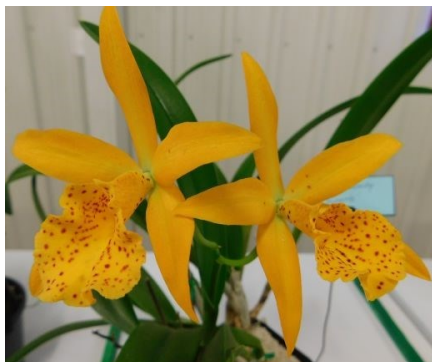

CULTURAL MEETING JANUARY 2023—PHOTO HIGHLIGHTS

Phal. Unknown

Pda. Arjuna

Rlc. Home Hill

Stan. tigrina

**Judges Choice Open & Peoples
Choice Orchids**
Den. Alisun Cherry X Sib.
Growers—R Russell & M Gadd

Mps. Golden Snows 'White'

Gom. Alosuka 'Claire'

Popular Vote—Foliage
Anthurium Alexia Mint
Growers—P & D Firth

C. loddigesii coerulea

Spa. Mellow Yellow

C. Magic Melody 'Superb'
*(This plant is growing in
Cananda Shell)*

C. Deception Mosaic